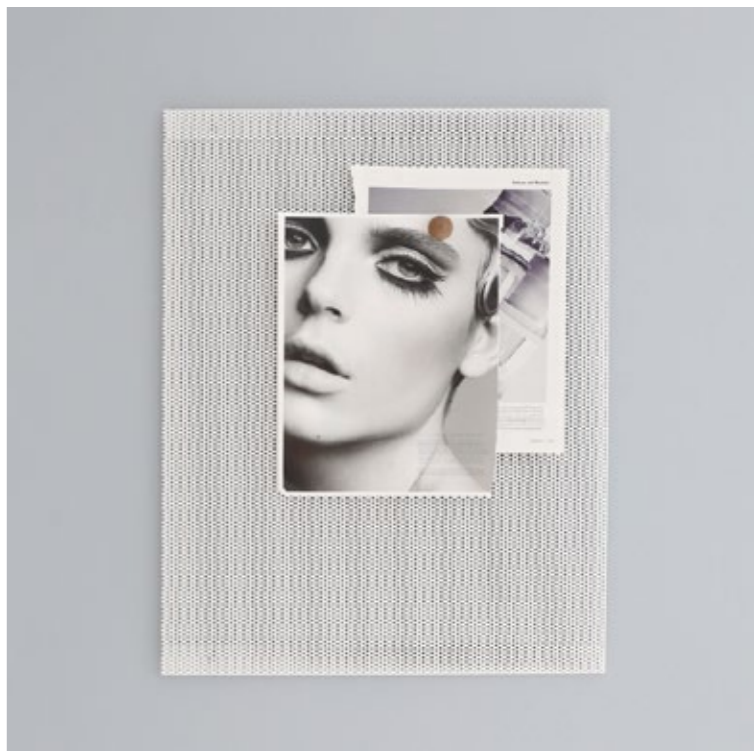

Designed with modern lines the collection can be used both in residential and commercial surroundings.

LEDGE:ABLE Colours:
*Light Clay | Greyblue | Black
Anthracite | White | *Dusty Green
*News

LEGE:ABLE

BIG:LEGE

LEGE

SHEET

THE SHOWCASE COLLECTION

The design intention of the Showcase shelf series is to radiate a calm, highly sculptural value. It can be personalised for different moods and environments - classically elegant, yet a strong appearance.