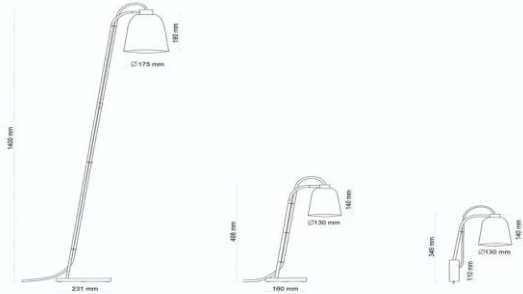

SHAPES

SIZE	RRP EUR (excl. Vat)	RRP DKK (Incl. Vat)
Floor	440,00	4095,00
Table	330,00	3095,00
Wall	220,00	2095,00

SUMMERA - Floor

Product code	Description	RRP € (excl. VAT)	RRP DKK (Incl. VAT)	EAN
11001	SUMMERA Floor Matt Black - Pall. Silver + Black Cord (Incl. Matt Black Base)	440	4095	4260482210427
11002	SUMMERA Floor Matt Black - Pall. Silver + Red Cord (Incl. Matt Black Base)	440	4095	4260482210434
11003	SUMMERA Floor Matt Black - Pall. Silver + White Cord (Incl. Matt Black Base)	440	4095	4260482210441
11004	SUMMERA Floor Matt Black - Gold + Black/Gold Cord (Incl. Matt Black Base)	440	4095	4260482210458
11005	SUMMERA Floor Matt Black - Gold + Black Cord (Incl. Matt Black Base)	440	4095	4260482210465
11006	SUMMERA Floor Matt Black/Gold - Gold + Black/Gold Cord (Incl. Matt Black Base)	440	4095	4260482210472
11007	SUMMERA Floor Matt Black/Gold - Gold + Black Cord (Incl. Matt Black Base)	440	4095	4260482210489
11008	SUMMERA Floor Matt Black/Rose - Rose + Black Cord (Incl. Matt Black Base)	440	4095	4260482210496
11009	SUMMERA Floor Matt White - Pall. Silver + Black Cord (Incl. Matt White Base)	440	4095	4260482210502
11010	SUMMERA Floor Matt White - Pall. Silver + Red Cord (Incl. Matt White Base)	440	4095	4260482210519
11011	SUMMERA Floor Matt White - Pall. Silver + White Cord (Incl. Matt White Base)	440	4095	4260482210526
11012	SUMMERA Floor Matt White - Gold + White/Gold Cord (Incl. Matt White Base)	440	4095	4260482210533
11013	SUMMERA Floor Matt White - Gold + White Cord (Incl. Matt White Base)	440	4095	4260482210540
11014	SUMMERA Floor Matt White - Rose + White/Rose Cord (Incl. Matt White Base)	440	4095	4260482210557
11015	SUMMERA Floor Matt White - Rose + White Cord (Incl. Matt White Base)	440	4095	4260482210564
11016	SUMMERA Floor Matt White/Gold - Gold + White/Gold Cord (Incl. Matt White Base)	440	4095	4260482210571
11017	SUMMERA Floor Matt White/Gold - Gold + White Cord (Incl. Matt White Base)	440	4095	4260482210588
11018	SUMMERA Floor Matt White/Rose - Rose + White/Rose Cord (Incl. Matt White Base)	440	4095	4260482210595
11019	SUMMERA Floor Matt White/Rose - Rose + White Cord (Incl. Matt White Base)	440	4095	4260482210601

SUMMERA - Table

Product code	Description	RRP € (excl. VAT)	RRP DKK (Incl. VAT)	EAN
12001	SUMMERA Table Matt Black - Pall. Silver + Black Cord (Incl. Matt Black Base)	330	3095	4260482210618
12002	SUMMERA Table Matt Black - Pall. Silver + Red Cord (Incl. Matt Black Base)	330	3095	4260482210625
12003	SUMMERA Table Matt Black - Pall. Silver + White Cord (Incl. Matt Black Base)	330	3095	4260482210632
12004	SUMMERA Table Matt Black - Gold + Black/Gold Cord (Incl. Matt Black Base)	330	3095	4260482210649
12005	SUMMERA Table Matt Black - Gold + Black Cord (Incl. Matt Black Base)	330	3095	4260482210656
12006	SUMMERA Table Matt Black/Gold - Gold + Black/Gold Cord (Incl. Matt Black Base)	330	3095	4260482210663