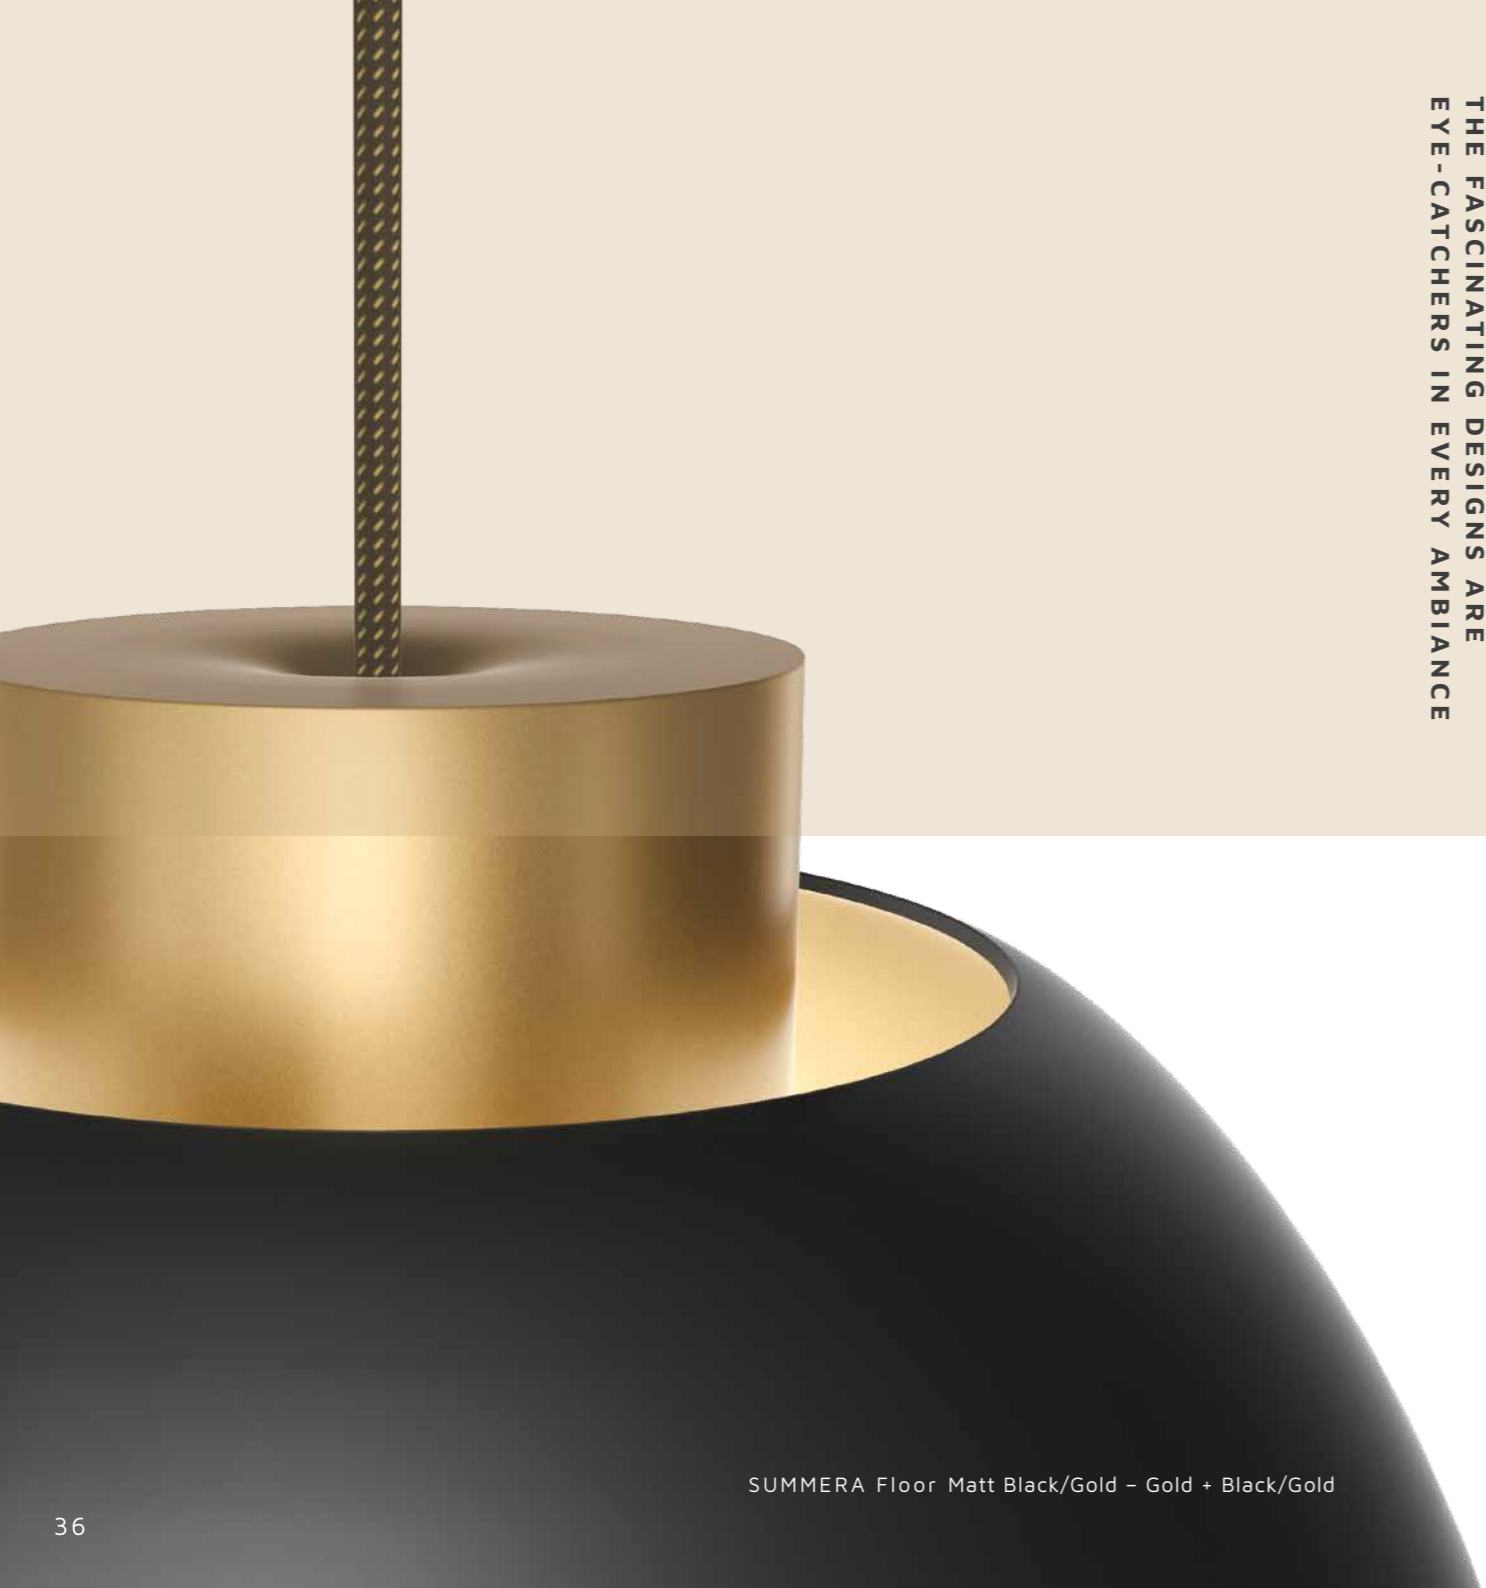

THE FASCINATING DESIGNS ARE
EYE-CATCHERS IN EVERY AMBIANCE

EVERY COMBINATION IS SPECIAL

The customer designs his lamp himself: from the quality of the shade's surface all the way to the color of the textile cord for the cable. You can even select the painting for inside the lampshade.

The varicolored ceiling canopies are magnetic, so the beauty of the lamp is absolute. We know that every customer of ours has their own taste and that's why we make it possible for you to fulfill your individual desires and express your personality with SUMMERA.

SUMMERA Floor Matt Black/Gold – Gold + Black/Gold