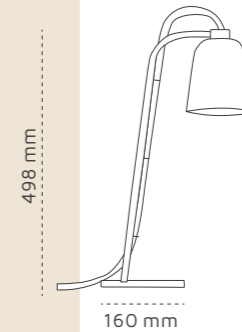

TABLE LAMP

SUMMERA OVERVIEW