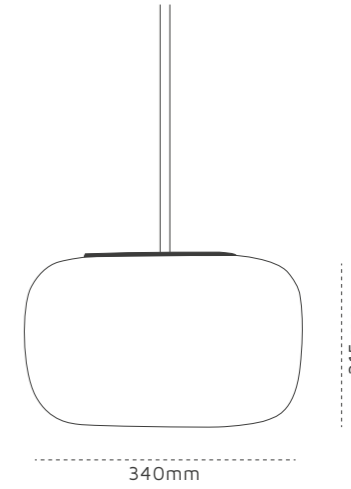

PALLADIUM SILVER

ROSE GOLD

200mm

125 mm

SMALL

270mm

170 mm

MEDIUM

340mm

215 mm

LARGE

MIYABI OVERVIEW

CANOMAG: MAGNETIC, PRACTICAL, STYLISH!

Finally, a chance to admire your pendant lights hanging from the ceiling! Using a ceiling canopy, which can be fitted in just a few simple steps, you can emphasise any lighting creation neutrally yet with style, whilst looking sensational at the same time. No visible screws, always flush with the ceiling - with just a single magnetic click, everything is fitted gap-free (even on slopes), hiding any electrics and keeping it classy. The design is clear! Ingeniously simple. Ingeniously stunning. Simply wonderful: Canomag.