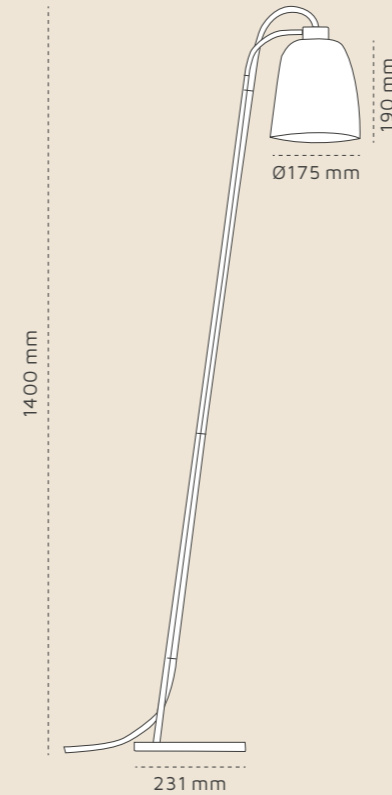

FLOOR LAMP

SUMMERA OVERVIEW