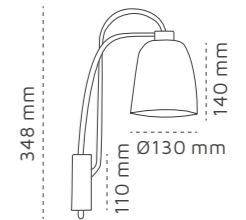

WALL LAMP

SUMMERA OVERVIEW