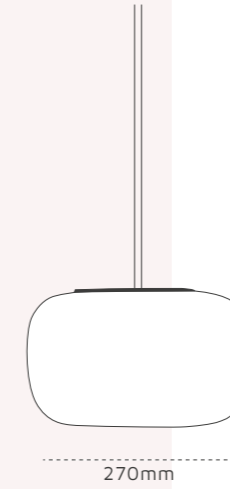

PALLADIUM SILVER

ROSE GOLD

200mm

125 mm

SMALL

270mm

170 mm

MEDIUM

340mm

215 mm

LARGE

MIYABI OVERVIEW

CANOMAG: MAGNETIC, PRACTICAL, STYLISH!

Finally, a chance to admire your pendant lights hanging from the ceiling! Using a ceiling canopy, which can be fitted in just a few simple steps, you can emphasise any lighting creation neutrally yet with style, whilst looking sensational at the same time. No visible screws, always flush with the ceiling - with just a single magnetic click, everything is fitted gap-free (even on slopes), hiding any electrics and keeping it classy. The design is clear! Ingeniously simple. Ingeniously stunning. Simply wonderful: Canomag.

CANOMAG White
Aluminium
Ø 8,7 cm 90015
Ø 10,7 cm 90019

LARGE

Rose - Black
3 Meter
6 Meter

Rose - White
3 Meter
6 Meter

Rose - White/Rose
3 Meter
6 Meter

CANOMAG Gold
Aluminium
Ø 8,7 cm 90012
Ø 10,7 cm 90021