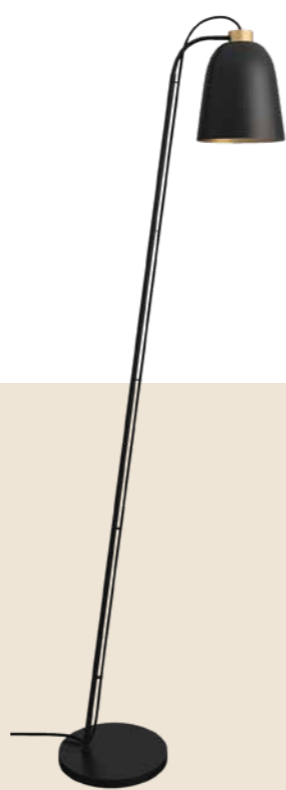

Matt Black/Gold –
Gold + Black/Gold