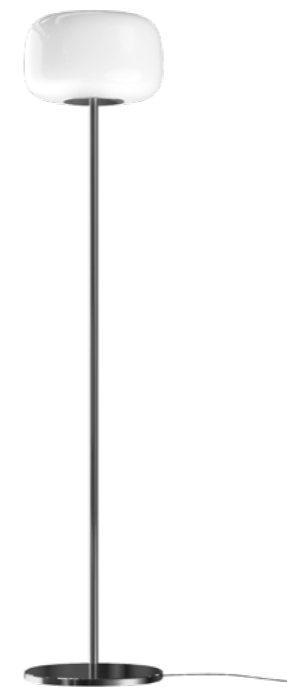

MIYABI Medium Opal Glas, Black Chrome + Black cord

MIYABI Medium Opal Glas, Black Chrome + Black cord

ILLU MIN ANCE

The mouth-blown lampshade made of shiny triplex opal glass becomes an eye-catcher in any room. The colored upper part made of aluminum and the matching textile cables and ceiling canopy gives MIYABI a particularly playful, and at the same time, uniform appearance. Due to the flat design, MIYABI does not take up much space in the room and can be used in the kitchen, over the dining table or in the living room. Of course, MIYABI can also be used in restaurants, cafés, and hotels.

The series consists of pendant luminaires in 3 different sizes and available in the colors gold, rose gold, silver and black chrome.

MIYABI Opal Glas, Gold + White cord

**GERMAN
DESIGN
AWARD
NOMINEE
2020**

MIYABI Opal Glas, Gold + White cord

BLACK CHROME

PALLADIUM SILVER

GOLD

ROSE GOLD

MIYABI Floor
Opal Glas, Black Chrome
H: 161,5 cm

MIYABI Table
Opal Glas, Black Chrome
H: 44,10 cm

MIYABI Table
Opal Glas, Black Chrome
H: 32,7 cm

COMING SOON

NEW NEW NEW

SUMMERA: AESTHETIC DESIGN

SUMMERA
white/gold - Susp. gold -white

**...GIVES EVERY ROOM A VERY
SPECIAL TOUCH**

SUMMERA defines itself through all the small details which round off the profile and let the beauty of this lamp shine. The technique is modern and is kept simple, so SUMMERA can be installed without any effort and impress with its quality.