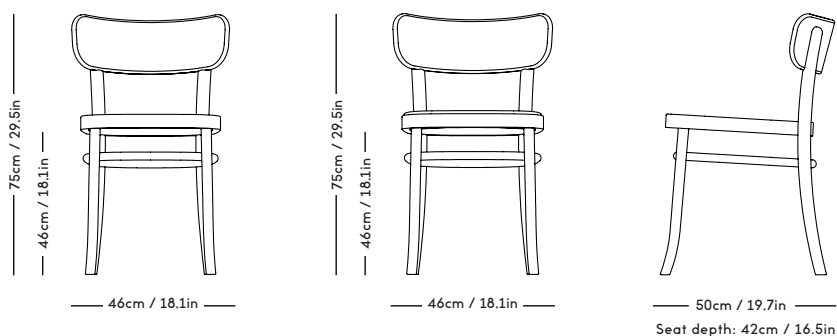

MZO Chair

Magnus Læssøe Stephensen, 1931

ITEM CODE	PRODUCT / VARIANT	MATERIAL	LEADTIME	PRICE EX. VAT (DKK)	PRICE INCL. VAT (DKK)
10101	MZO Chair Black Stained	Beech / stain	In stock	2636	3295
10102	MZO Chair Royal Blue	Beech / stain	In stock	2796	3495
10124	MZO Chair w. Upholstery Amber / Crystal Field 753	Beech / stain / textile	In stock	2796	3495