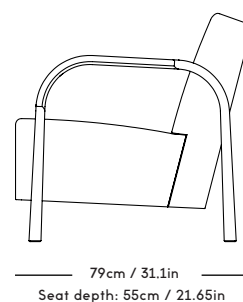

ARCH Sofa 3 Seater

Mazo x Magnus Læssøe Stephensen, 2020

PRICE GROUP	PRODUCT / VARIANT	LEGS	LEADTIME	PRICE EX. VAT (DKK)	PRICE INCL. VAT (DKK)
1	ROMO / Linara, KVADRAT / Remix	Natural Oiled Oak, Dark Oiled Oak, Black Stained Oak	8–10 Weeks	21596	26995
2	KVADRAT / Hallingdal & Fiord	Natural Oiled Oak, Dark Oiled Oak, Black Stained Oak	8–10 Weeks	23996	29995
3	KVADRAT / Vidar	Natural Oiled Oak, Dark Oiled Oak, Black Stained Oak	8–10 Weeks	25596	31995
4	DAW / Mohair & Mcnutt	Natural Oiled Oak, Dark Oiled Oak, Black Stained Oak	8–10 Weeks	29596	36995
5	BUTE / Storr, DEDAR / Linear	Natural Oiled Oak, Dark Oiled Oak, Black Stained Oak	8–10 Weeks	33596	41995
6	JENNIFER SHORTO / Kongaline & Seafoam, DEDAR / Artemidor	Natural Oiled Oak, Dark Oiled Oak, Black Stained Oak	8–10 Weeks	36396	45495
Sheepskin	Moonlight, Sahara	Natural Oiled Oak, Dark Oiled Oak, Black Stained Oak	8–10 Weeks	43996	54995
COM & COL	Customers own material textile / leather	Natural Oiled Oak, Dark Oiled Oak, Black Stained Oak	8–10 Weeks	23996	29995

Material: Wood frame and legs, Felt gliders, Foam (HR), Wadding (polyester) and upholstery (fabric/sheepskin).

COM/COL usage (based on fabric width of 140, and solid color/random matching): 8m / NOT DUABLE