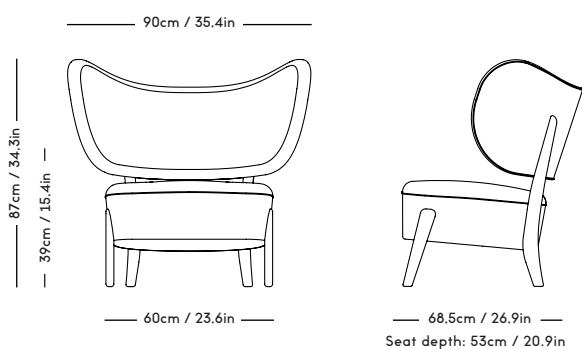

TMBO Lounge Chair

Magnus Læssøe Stephensen, 1935

PRICE GROUP	PRODUCT / VARIANT	LEGS	LEADTIME	PRICE EX. VAT (DKK)	PRICE INCL. VAT (DKK)
1	ROMO / Linara, KVADRAT / Remix	Natural Oiled Oak Dark Oiled Oak	8–10 Weeks	15996	19995
2	KVADRAT / Hallingdal & Fiord	Natural Oiled Oak Dark Oiled Oak	8–10 Weeks	17596	21995
3	KVADRAT / Vidar	Natural Oiled Oak Dark Oiled Oak	8–10 Weeks	18396	22995
4	DAW / Mohair & Mcnutt	Natural Oiled Oak Dark Oiled Oak	8–10 Weeks	19996	24995
5	BUTE / Storr, DEDAR / Linear	Natural Oiled Oak Dark Oiled Oak	8–10 Weeks	21196	26495
6	JENNIFER SHORTO / Kongaline & Seafoam, DEDAR / Artemidor	Natural Oiled Oak Dark Oiled Oak	8–10 Weeks	23196	28995
Sheepskin	Moonlight, Sahara	Natural Oiled Oak Dark Oiled Oak	8–10 Weeks	23996	29995
COM & COL	Customers own material textile / leather	Natural Oiled Oak Dark Oiled Oak	8–10 Weeks	17596	21995
Customized legs	Walnut, Black stained oak	Natural Oiled or Varnish	8–10 Weeks	1036	1295

Material: Wood frame and legs, Felt gliders, Foam (HR),
Wadding (polyester) and upholstery (fabric/leather/sheepskin).

COM/COL usage (based on fabric width of 140,
and solid color/random matching): 4m / 6m²