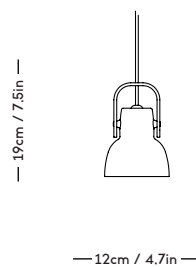

16PLUS Collection

Snorre Læssøe Stephensen, 1979

ITEM CODE	PRODUCT / VARIANT	MATERIAL	LEADTIME	COLLI	PRICE EX. VAT (DKK)	PRICE INCL. VAT (DKK)
40140	Pendant lamp	Bonechina	In stock	4	796	995
40130	Pendant lamp w. hanger	OAK/ Bonechina	In stock	4	1036	1295
40120	Wall lamp	OAK/ Bonechina	In stock	4	1276	1595
40110	Wall lamp adjustable	OAK/ Bonechina	In stock	4	1596	1995
40100	Table lamp	OAK/ Bonechina	In stock	4	1996	2495
40200	Bulb, dimmable	OAK/ Bonechina	In stock	10	76	95