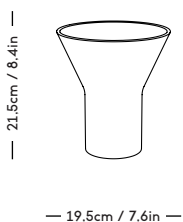

# KYO Collection

Snorre Læssøe Stephensen, 1962

ITEM CODE	PRODUCT / VARIANT	MATERIAL	LEADTIME	COLLI	PRICE EX. VAT (DKK)	PRICE INCL. VAT (DKK)
30110	KYO Vase Star medium White	Glazed porcelain	In stock	4	236	295
30120	KYO Vase Star large White	Glazed porcelain	In stock	4	316	395
30111	KYO Vase Star medium Blue	Glazed porcelain	In stock	4	236	295
30121	KYO Vase Star large Blue	Glazed porcelain	In stock	4	316	395
30140	KYO Vase Medium / white	Glazed porcelain	In stock	4	636	795
30141	KYO Vase Medium / blue	Glazed porcelain	In stock	4	636	795
30150	KYO Vase Large / white	Glazed porcelain	In stock	4	796	995
30151	KYO Vase Large / blue	Glazed porcelain	In stock	4	796	995