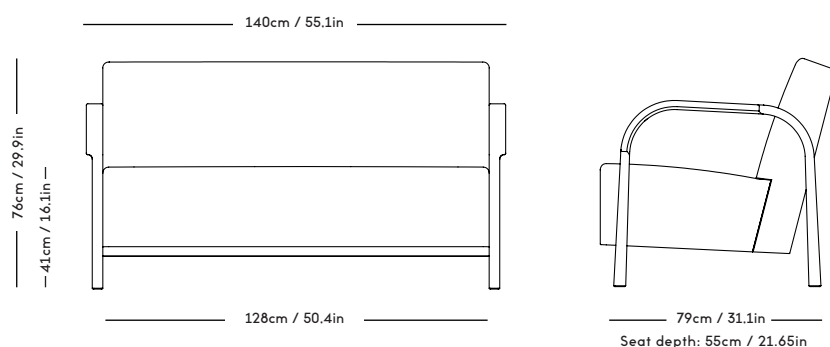

ARCH Sofa 2 Seater

Mazo x Magnus Læssøe Stephensen, 2020

PRICE GROUP	PRODUCT / VARIANT	LEGS	LEADTIME	PRICE EX. VAT (DKK)	PRICE INCL. VAT (DKK)
1	ROMO / Linara, KVADRAT / Remix	Natural Oiled Oak, Dark Oiled Oak, Black Stained Oak	8–10 Weeks	18396	22995
2	KVADRAT / Hallingdal & Fiord	Natural Oiled Oak, Dark Oiled Oak, Black Stained Oak	8–10 Weeks	20796	25995
3	KVADRAT / Vidar	Natural Oiled Oak, Dark Oiled Oak, Black Stained Oak	8–10 Weeks	23996	29995
4	DAW / Mohair & McNutt	Natural Oiled Oak, Dark Oiled Oak, Black Stained Oak	8–10 Weeks	25596	31995
5	BUTE / Storr, DEDAR / Linear	Natural Oiled Oak, Dark Oiled Oak, Black Stained Oak	8–10 Weeks	27996	34995
6	JENNIFER SHORTO / Kongaline & Seafoam, DEDAR / Artemidor	Natural Oiled Oak, Dark Oiled Oak, Black Stained Oak	8–10 Weeks	31196	38995
Sheepskin	Moonlight, Sahara	Natural Oiled Oak, Dark Oiled Oak, Black Stained Oak	8–10 Weeks	34396	42995
COM & COL	Customers own material textile / leather	Natural Oiled Oak, Dark Oiled Oak, Black Stained Oak	8–10 Weeks	20796	25995

Material: Wood frame and legs, Felt gliders, Foam (HR), Wadding (polyester) and upholstery (fabric/sheepskin).

COM/COL usage (based on fabric width of 140, and solid color/random matching): 6m / NOT DUABLE