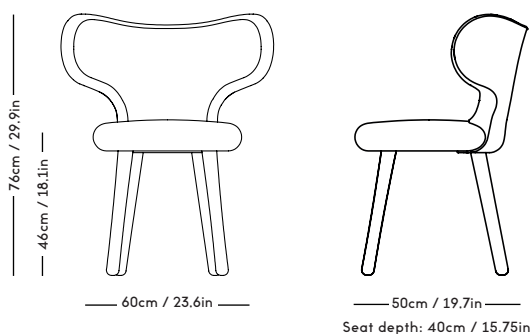

WNG Chair

Magnus Læssøe Stephensen, 1937

PRICE GROUP	PRODUCT / VARIANT	LEGS	LEADTIME	PRICE EX. VAT (DKK)	PRICE INCL. VAT (DKK)
2	KVADRAT / Hallingdal	Natural oiled oak	8–10 Weeks	6396	7995
3	KVADRAT / Vidar	Natural oiled oak	8–10 Weeks	7196	8995
4	DAW / Mcnutt	Natural oiled oak	8–10 Weeks	7596	9495
5	BUTE / Storr	Natural oiled oak	8–10 Weeks	7996	9995
6	DEDAR / Artemidor	Natural oiled oak	8–10 Weeks	9596	11995
Sheepskin	Moonlight, Sahara	Natural oiled oak	8–10 Weeks	8796	10995
COM & COL	Customers own material textile / leather	Natural oiled oak	8–10 Weeks	6396	7995
Customized legs	Walnut, Black stained oak	Natural Oiled or Varnish	8–10 Weeks	1036	1295

Material: Wood frame and legs, Felt gliders, Foam (HR), Wadding (polyester) and upholstery (fabric/leather/sheepskin).

COM/COL usage (based on fabric width of 140, and solid color/random matching): 2m / 3m²