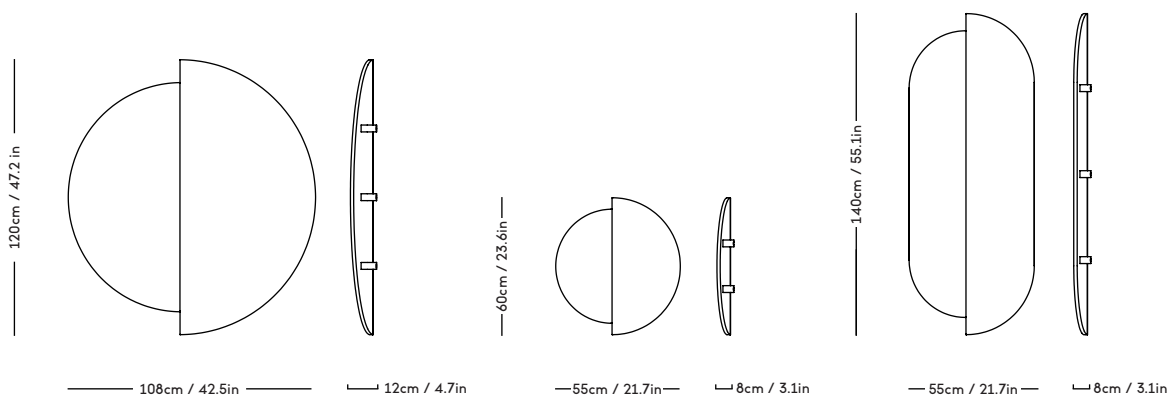

# RAE Mirror

Jessica Vedel, 2017

ITEM CODE	PRODUCT / VARIANT	MATERIAL	LEADTIME	PRICE EX. VAT (DKK)	PRICE INCL. VAT (DKK)
50110	RAE mirror Ø120 (Ivory)	Painted MDF and mirror glass	In stock	7996	9995
50120	RAE mirror Ø50 (White)	Painted MDF and mirror glass	In stock	1996	2495
50121	RAE mirror Ø50 (Dark red)	Painted MDF and mirror glass	In stock	1996	2495
50130	RAE mirror Full body (White)	Painted MDF and mirror glass	In stock	3996	4995