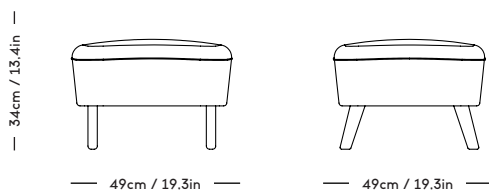

TMBO Pouff

Mazo x Magnus Læssøe Stephensen, 2020

PRICE GROUP	PRODUCT / VARIANT	LEGS	LEADTIME	PRICE EX. VAT (DKK)	PRICE INCL. VAT (DKK)
1	ROMO / Linara, KVADRAT / Remix	Natural Oiled Oak Dark Oiled Oak	8–10 Weeks	6796	8495
2	KVADRAT / Hallingdal & Fiord	Natural Oiled Oak Dark Oiled Oak	8–10 Weeks	7196	8995
3	KVADRAT / Vidar	Natural Oiled Oak Dark Oiled Oak	8–10 Weeks	7596	9495
4	DAW / Mohair & Mcnutt	Natural Oiled Oak Dark Oiled Oak	8–10 Weeks	7996	9995
5	BUTE / Storr, DEDAR / Linear	Natural Oiled Oak Dark Oiled Oak	8–10 Weeks	8396	10495
6	JENNIFER SHORTO / Kongaline & Seafoam, DEDAR / Artemidor	Natural Oiled Oak Dark Oiled Oak	8–10 Weeks	9196	11495
Sheepskin	Moonlight, Sahara	Natural Oiled Oak Dark Oiled Oak	8–10 Weeks	9196	11495
COM & COL	Customers own material textile / leather	Natural Oiled Oak Dark Oiled Oak	8–10 Weeks	7196	8995
Customized legs	Walnut, Black stained oak	Natural Oiled or Varnish	8–10 Weeks	1036	1295

Material: Wood frame and legs, Felt gliders, Foam (HR),
Wadding (polyester) and upholstery (fabric/leather/sheepskin).

COM/COL usage (based on fabric width of 140,
and solid color/random matching): 2m / 3m2