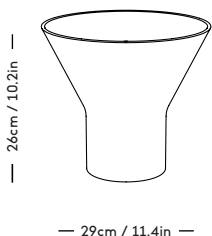

# KYO Collection

Snorre Læssøe Stephensen, 1962

ITEM CODE	PRODUCT / VARIANT	MATERIAL	LEADTIME	COLLI	PRICE EX. VAT (DKK)	PRICE INCL. VAT (DKK)
30110	KYO Vase Star medium White	Glazed porcelain	In stock	4	236	295
30120	KYO Vase Star large White	Glazed porcelain	In stock	4	316	395
30111	KYO Vase Star medium Blue	Glazed porcelain	In stock	4	236	295
30121	KYO Vase Star large Blue	Glazed porcelain	In stock	4	316	395
30140	KYO Vase Medium / white	Glazed porcelain	In stock	4	636	795
30141	KYO Vase Medium / blue	Glazed porcelain	In stock	4	636	795
30150	KYO Vase Large / white	Glazed porcelain	In stock	4	796	995
30151	KYO Vase Large / blue	Glazed porcelain	In stock	4	796	995