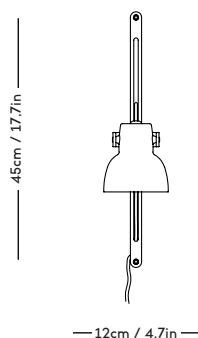

16PLUS Collection

Snorre Læssøe Stephensen, 1979

ITEM CODE	PRODUCT / VARIANT	MATERIAL	LEADTIME	COLLI	PRICE EX. VAT (DKK)	PRICE INCL. VAT (DKK)
40140	Pendant lamp	Bonechina	In stock	4	796	995
40130	Pendant lamp w. hanger	OAK/ Bonechina	In stock	4	1036	1295
40120	Wall lamp	OAK/ Bonechina	In stock	4	1276	1595
40110	Wall lamp adjustable	OAK/ Bonechina	In stock	4	1596	1995
40100	Table lamp	OAK/ Bonechina	In stock	4	1996	2495
40200	Bulb, dimmable	OAK/ Bonechina	In stock	10	76	95