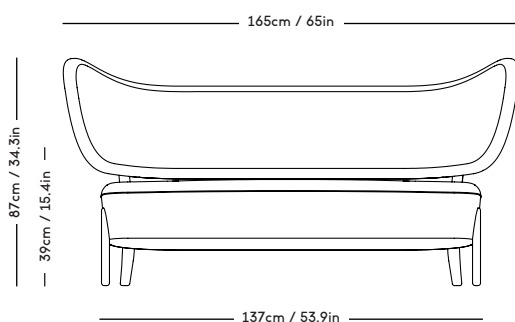

TMBO Sofa

Magnus Læssøe Stephensen, 1935

PRICE GROUP	PRODUCT / VARIANT	LEGS	LEADTIME	PRICE EX. VAT (DKK)	PRICE INCL. VAT (DKK)
1	ROMO / Linara, KVADRAT / Remix	Natural Oiled Oak Dark Oiled Oak	8–10 Weeks	21196	26495
2	KVADRAT / Hallingdal & Fiord	Natural Oiled Oak Dark Oiled Oak	8–10 Weeks	22396	27995
3	KVADRAT / Vidar	Natural Oiled Oak Dark Oiled Oak	8–10 Weeks	23996	29995
4	DAW / Mohair & Mcnutt	Natural Oiled Oak Dark Oiled Oak	8–10 Weeks	26396	32995
5	BUTE / Storr, DEDAR / Linear	Natural Oiled Oak Dark Oiled Oak	8–10 Weeks	28156	35195
6	JENNIFER SHORTO / Kongaline & Seafoam, DEDAR / Artemidor	Natural Oiled Oak Dark Oiled Oak	8–10 Weeks	34396	42995
Sheepskin	Moonlight, Sahara	Natural Oiled Oak Dark Oiled Oak	8–10 Weeks	35196	43995
COM & COL	Customers own material textile / leather	Natural Oiled Oak Dark Oiled Oak	8–10 Weeks	22396	27995
Customized legs	Walnut, Black stained oak	Natural Oiled or Varnish	8–10 Weeks	1036	1295

Material: Wood frame and legs, Felt gliders, Foam (HR), Wadding (polyester) and upholstery (fabric/sheepskin).

COM/COL usage (based on fabric width of 140, and solid color/random matching): 7m / NOT DUABLE