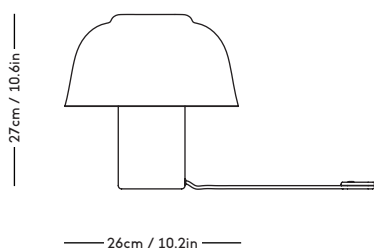

YUKI Lamp

Signe Hytte, 2021

ITEM CODE	PRODUCT / VARIANT	MATERIAL	LEADTIME	PRICE EX. VAT (DKK)	PRICE INCL. VAT (DKK)
40170	Table lamp White	Mouth blown glass	In stock	2396	2995
40171	Table lamp Light blue	Mouth blown glass	In stock	2396	2995
40172	Table lamp Olive	Mouth blown glass	In stock	2396	2995