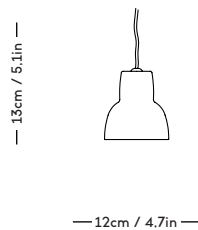

16PLUS Collection

Snorre Læssøe Stephensen, 1979

ITEM CODE	PRODUCT / VARIANT	MATERIAL	LEADTIME	COLLI	PRICE EX. VAT (DKK)	PRICE INCL. VAT (DKK)
40140	Pendant lamp	Bonechina	In stock	4	796	995
40130	Pendant lamp w. hanger	OAK/ Bonechina	In stock	4	1036	1295
40120	Wall lamp	OAK/ Bonechina	In stock	4	1276	1595
40110	Wall lamp adjustable	OAK/ Bonechina	In stock	4	1596	1995
40100	Table lamp	OAK/ Bonechina	In stock	4	1996	2495
40200	Bulb, dimmable	OAK/ Bonechina	In stock	10	76	95