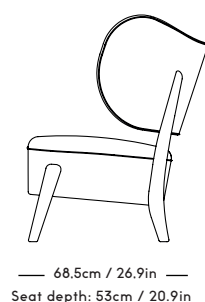

TMBO Sofa

Magnus Læssøe Stephensen, 1935

PRICE GROUP	PRODUCT / VARIANT	LEGS	LEADTIME	PRICE EX. VAT (DKK)	PRICE INCL. VAT (DKK)
1	ROMO / Linara, KVADRAT / Remix	Natural Oiled Oak Dark Oiled Oak	8–10 Weeks	21196	26495
2	KVADRAT / Hallingdal & Fiord	Natural Oiled Oak Dark Oiled Oak	8–10 Weeks	22396	27995
3	KVADRAT / Vidar	Natural Oiled Oak Dark Oiled Oak	8–10 Weeks	23996	29995
4	DAW / Mohair & Mcnutt	Natural Oiled Oak Dark Oiled Oak	8–10 Weeks	26396	32995
5	BUTE / Storr, DEDAR / Linear	Natural Oiled Oak Dark Oiled Oak	8–10 Weeks	28156	35195
6	JENNIFER SHORTO / Kongaline & Seafoam, DEDAR / Artemidor	Natural Oiled Oak Dark Oiled Oak	8–10 Weeks	34396	42995
Sheepskin	Moonlight, Sahara	Natural Oiled Oak Dark Oiled Oak	8–10 Weeks	35196	43995
COM & COL	Customers own material textile / leather	Natural Oiled Oak Dark Oiled Oak	8–10 Weeks	22396	27995
Customized legs	Walnut, Black stained oak	Natural Oiled or Varnish	8–10 Weeks	1036	1295

Material: Wood frame and legs, Felt gliders, Foam (HR), Wadding (polyester) and upholstery (fabric/sheepskin).

COM/COL usage (based on fabric width of 140, and solid color/random matching): 7m / NOT DUABLE