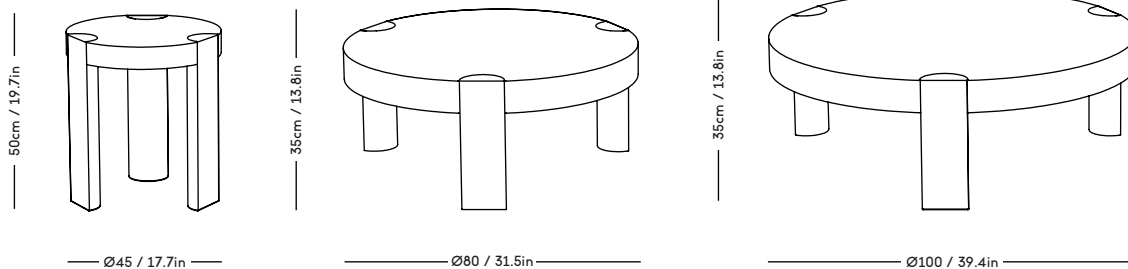

FER Table

Mazo, 2021

ITEM CODE	PRODUCT / VARIANT	MATERIAL	LEADTIME	PRICE EX. VAT (DKK)	PRICE INCL. VAT (DKK)
60200	Coffee table Ø100 White	High gloss painted MDF and solid oak	In stock	10396	12995
60201	Coffee table Ø80 White	High gloss painted MDF and solid oak	In stock	7996	9995
60210	Side table Ø45 White	High gloss painted MDF and solid oak	In stock	3996	4995