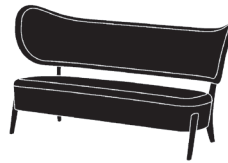

TMBO Lounge Chair & Pouff P. 7

DESIGN Magnus Læssøe Stephensen
YEAR 1935
PRICE from 20796 DKK ex. VAT

TMBO Sofa P. 8

DESIGN Magnus Læssøe Stephensen
YEAR 1935
PRICE from 21196 DKK ex. VAT