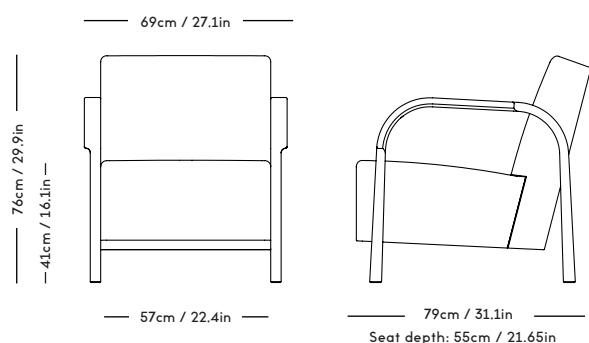

ARCH Lounge Chair

Mazo x Magnus Læssøe Stephensen, 2020

PRICE GROUP	PRODUCT / VARIANT	LEGS	LEADTIME	PRICE EX. VAT (EUR)	PRICE INCL. VAT (NOK/SEK)
1	ROMO / Linara, KVADRAT / Remix	Natural Oiled Oak, Dark Oiled Oak, Black Stained Oak	8–10 Weeks	1600	22400
2	KVADRAT / Hallingdal & Fiord	Natural Oiled Oak, Dark Oiled Oak, Black Stained Oak	8–10 Weeks	1950	27300
3	KVADRAT / Vidar	Natural Oiled Oak, Dark Oiled Oak, Black Stained Oak	8–10 Weeks	2150	30100
4	DAW / Mohair & Mcnutt	Natural Oiled Oak, Dark Oiled Oak, Black Stained Oak	8–10 Weeks	2275	31850
5	BUTE / Storr, DEDAR / Linear	Natural Oiled Oak, Dark Oiled Oak, Black Stained Oak	8–10 Weeks	2400	33600
6	JENNIFER SHORTO / Kongaline & Seafoam, DEDAR / Artemidor	Natural Oiled Oak, Dark Oiled Oak, Black Stained Oak	8–10 Weeks	2825	39550
Sheepskin	Moonlight, Sahara	Natural Oiled Oak, Dark Oiled Oak, Black Stained Oak	8–10 Weeks	2850	39900
COM & COL	Customers own material textile / leather	Natural Oiled Oak, Dark Oiled Oak, Black Stained Oak	8–10 Weeks	1950	27300

Material: Wood frame and legs, Felt gliders, Foam (HR), Wadding (polyester) and upholstery (fabric/leather/sheepskin).

COM/COL usage (based on fabric width of 140, and solid color/random matching): 3,5m / 6m2 (2 separate hides)