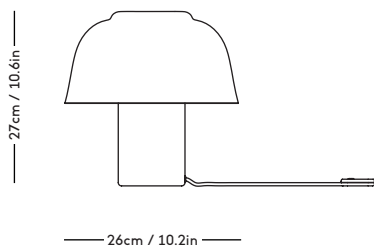

YUKI Lamp

Signe Hytte, 2021

ITEM CODE	PRODUCT / VARIANT	MATERIAL	LEADTIME	PRICE EX. VAT (EUR)	PRICE INCL. VAT (NOK/SEK)
40170	Table lamp White	Mouth blown glass	In stock	275	3850
40171	Table lamp Light blue	Mouth blown glass	In stock	275	3850
40172	Table lamp Olive	Mouth blown glass	In stock	275	3850