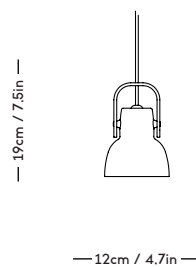

16PLUS Collection

Snorre Læssøe Stephensen, 1979

ITEM CODE	PRODUCT / VARIANT	MATERIAL	LEADTIME	COLLI	PRICE EX. VAT (EUR)	PRICE INCL. VAT (NOK/SEK)
40140	Pendant lamp	Bonechina	In stock	4	115	1610
40130	Pendant lamp w. hanger	OAK/ Bonechina	In stock	4	150	2100
40120	Wall lamp	OAK/ Bonechina	In stock	4	180	2520
40110	Wall lamp adjustable	OAK/ Bonechina	In stock	4	235	3290
40100	Table lamp	OAK/ Bonechina	In stock	4	285	3990
40200	Bulb, dimmable	OAK/ Bonechina	In stock	10	12	168