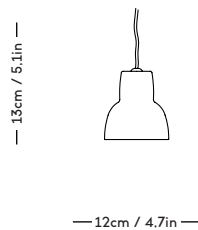

16PLUS Collection

Snorre Læssøe Stephensen, 1979

ITEM CODE	PRODUCT / VARIANT	MATERIAL	LEADTIME	COLLI	PRICE EX. VAT (EUR)	PRICE INCL. VAT (NOK/SEK)
40140	Pendant lamp	Bonechina	In stock	4	115	1610
40130	Pendant lamp w. hanger	OAK/ Bonechina	In stock	4	150	2100
40120	Wall lamp	OAK/ Bonechina	In stock	4	180	2520
40110	Wall lamp adjustable	OAK/ Bonechina	In stock	4	235	3290
40100	Table lamp	OAK/ Bonechina	In stock	4	285	3990
40200	Bulb, dimmable	OAK/ Bonechina	In stock	10	12	168