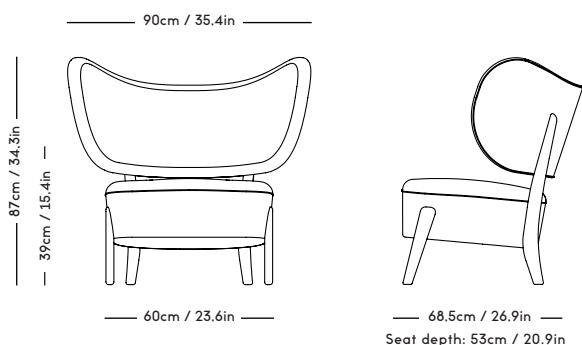

TMBO Lounge Chair

Magnus Læssøe Stephensen, 1935

PRICE GROUP	PRODUCT / VARIANT	LEGS	LEADTIME	PRICE EX. VAT (EUR)	PRICE INCL. VAT (NOK/SEK)
1	ROMO / Linara, KVADRAT / Remix	Natural Oiled Oak Dark Oiled Oak	8–10 Weeks	2175	30450
2	KVADRAT / Hallingdal & Fiord	Natural Oiled Oak Dark Oiled Oak	8–10 Weeks	2375	33250
3	KVADRAT / Vidar	Natural Oiled Oak Dark Oiled Oak	8–10 Weeks	2475	34650
4	DAW / Mohair & Mcnutt	Natural Oiled Oak Dark Oiled Oak	8–10 Weeks	2700	37800
5	BUTE / Storr, DEDAR / Linear	Natural Oiled Oak Dark Oiled Oak	8–10 Weeks	2875	40250
6	JENNIFER SHORTO / Kongaline & Seafoam, DEDAR / Artemidor	Natural Oiled Oak Dark Oiled Oak	8–10 Weeks	3125	43750
Sheepskin	Moonlight, Sahara	Natural Oiled Oak Dark Oiled Oak	8–10 Weeks	3375	47250
COM & COL	Customers own material textile / leather	Natural Oiled Oak Dark Oiled Oak	8–10 Weeks	2375	33250
Customized legs	Walnut, Black stained oak	Natural Oiled or Varnish	8–10 Weeks	140	1960

Material: Wood frame and legs, Felt gliders, Foam (HR),
Wadding (polyester) and upholstery (fabric/leather/sheepskin).

COM/COL usage (based on fabric width of 140,
and solid color/random matching): 4m / 6m²