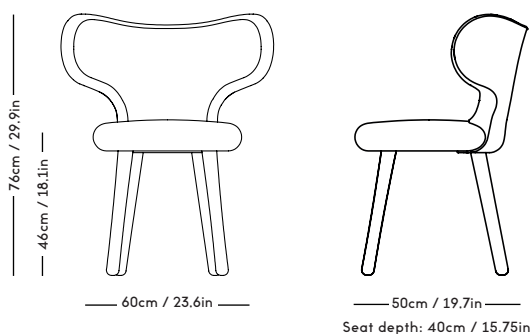

WNG Chair

Magnus Læssøe Stephensen, 1937

PRICE GROUP	PRODUCT / VARIANT	LEGS	LEADTIME	PRICE EX. VAT (EUR)	PRICE INCL. VAT (NOK/SEK)
2	KVADRAT / Hallingdal	Natural oiled oak	8–10 Weeks	875	12250
3	KVADRAT / Vidar	Natural oiled oak	8–10 Weeks	975	13650
4	DAW / Mcnutt	Natural oiled oak	8–10 Weeks	1050	14700
5	BUTE / Storr	Natural oiled oak	8–10 Weeks	1075	15050
6	DEDAR / Artemidor	Natural oiled oak	8–10 Weeks	1300	18200
Sheepskin	Moonlight, Sahara	Natural oiled oak	8–10 Weeks	1250	17500
COM & COL	Customers own material textile / leather	Natural oiled oak	8–10 Weeks	875	13650
Customized legs	Walnut, Black stained oak	Natural Oiled or Varnish	8–10 Weeks	140	1960

Material: Wood frame and legs, Felt gliders, Foam (HR), Wadding (polyester) and upholstery (fabric/leather/sheepskin).

COM/COL usage (based on fabric width of 140, and solid color/random matching): 2m / 3m²