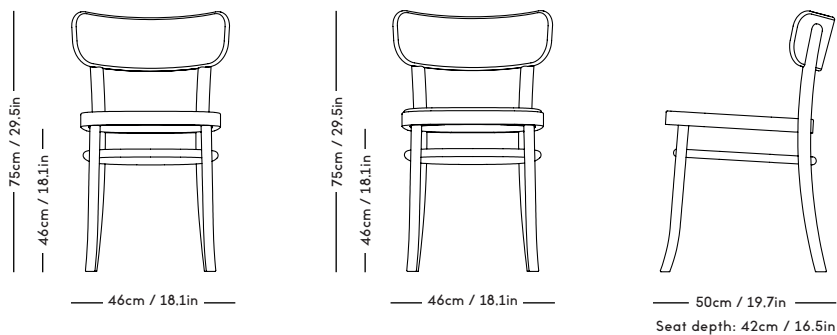

MZO Chair

Magnus Læssøe Stephensen, 1931

ITEM CODE	PRODUCT / VARIANT	MATERIAL	LEADTIME	PRICE EX. VAT (EUR)	PRICE INCL. VAT (NOK/SEK)
10101	MZO Chair Black Stained	Beech / stain	In stock	350	4900
10102	MZO Chair Royal Blue	Beech / stain	In stock	375	5250
10124	MZO Chair w. Upholstery Amber / Crystal Field 753	Beech / stain / textile	In stock	375	5250