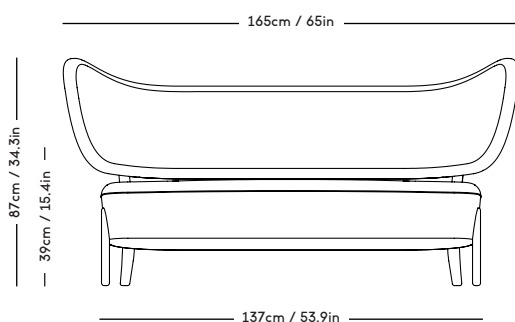

TMBO Sofa

Magnus Læssøe Stephensen, 1935

PRICE GROUP	PRODUCT / VARIANT	LEGS	LEADTIME	PRICE EX. VAT (EUR)	PRICE INCL. VAT (NOK/SEK)
1	ROMO / Linara, KVADRAT / Remix	Natural Oiled Oak Dark Oiled Oak	8–10 Weeks	2975	41650
2	KVADRAT / Hallingdal & Fiord	Natural Oiled Oak Dark Oiled Oak	8–10 Weeks	3150	44100
3	KVADRAT / Vidar	Natural Oiled Oak Dark Oiled Oak	8–10 Weeks	3350	46900
4	DAW / Mohair & Mcnutt	Natural Oiled Oak Dark Oiled Oak	8–10 Weeks	3550	49700
5	BUTE / Storr, DEDAR / Linear	Natural Oiled Oak Dark Oiled Oak	8–10 Weeks	3850	53900
6	JENNIFER SHORTO / Kongaline & Seafoam, DEDAR / Artemidor	Natural Oiled Oak Dark Oiled Oak	8–10 Weeks	4250	59500
Sheepskin	Moonlight, Sahara	Natural Oiled Oak Dark Oiled Oak	8–10 Weeks	4450	62300
COM & COL	Customers own material textile / leather	Natural Oiled Oak Dark Oiled Oak	8–10 Weeks	3150	44100
Customized legs	Walnut, Black stained oak	Natural Oiled or Varnish	8–10 Weeks	140	1960

Material: Wood frame and legs, Felt gliders, Foam (HR), Wadding (polyester) and upholstery (fabric/sheepskin).

COM/COL usage (based on fabric width of 140, and solid color/random matching): 7m / NOT DUABLE