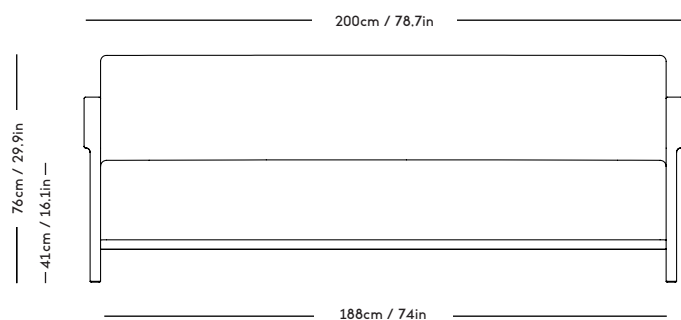

ARCH Sofa 3 Seater

Mazo x Magnus Læssøe Stephensen, 2020

PRICE GROUP	PRODUCT / VARIANT	LEGS	LEADTIME	PRICE EX. VAT (EUR)	PRICE INCL. VAT (NOK/SEK)
1	ROMO / Linara, KVADRAT / Remix	Natural Oiled Oak, Dark Oiled Oak, Black Stained Oak	8–10 Weeks	3000	42000
2	KVADRAT / Hallingdal & Fiord	Natural Oiled Oak, Dark Oiled Oak, Black Stained Oak	8–10 Weeks	3350	46900
3	KVADRAT / Vidar	Natural Oiled Oak, Dark Oiled Oak, Black Stained Oak	8–10 Weeks	3600	50400
4	DAW / Mohair & Mcnutt	Natural Oiled Oak, Dark Oiled Oak, Black Stained Oak	8–10 Weeks	4100	57400
5	BUTE / Storr, DEDAR / Linear	Natural Oiled Oak, Dark Oiled Oak, Black Stained Oak	8–10 Weeks	4650	65100
6	JENNIFER SHORTO / Kongaline & Seafoam, DEDAR / Artemidor	Natural Oiled Oak, Dark Oiled Oak, Black Stained Oak	8–10 Weeks	5000	70000
Sheepskin	Moonlight, Sahara	Natural Oiled Oak, Dark Oiled Oak, Black Stained Oak	8–10 Weeks	6500	91000
COM & COL	Customers own material textile / leather	Natural Oiled Oak, Dark Oiled Oak, Black Stained Oak	8–10 Weeks	3350	46900

Material: Wood frame and legs, Felt gliders, Foam (HR), Wadding (polyester) and upholstery (fabric/sheepskin).

COM/COL usage (based on fabric width of 140, and solid color/random matching): 8m / NOT DUABLE