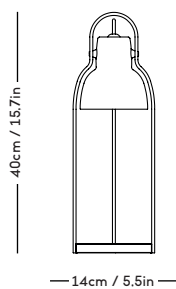

16PLUS Collection

Snorre Læssøe Stephensen, 1979

ITEM CODE	PRODUCT / VARIANT	MATERIAL	LEADTIME	COLLI	PRICE EX. VAT (EUR)	PRICE INCL. VAT (NOK/SEK)
40140	Pendant lamp	Bonechina	In stock	4	115	1610
40130	Pendant lamp w. hanger	OAK/ Bonechina	In stock	4	150	2100
40120	Wall lamp	OAK/ Bonechina	In stock	4	180	2520
40110	Wall lamp adjustable	OAK/ Bonechina	In stock	4	235	3290
40100	Table lamp	OAK/ Bonechina	In stock	4	285	3990
40200	Bulb, dimmable	OAK/ Bonechina	In stock	10	12	168