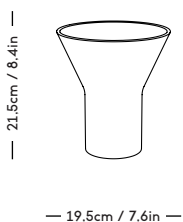

KYO Collection

Snorre Læssøe Stephensen, 1962

ITEM CODE	PRODUCT / VARIANT	MATERIAL	LEADTIME	COLLI	PRICE EX. VAT (EUR)	PRICE INCL. VAT (NOK/SEK)
30110	KYO Vase Star medium White	Glazed porcelain	In stock	4	35	490
30120	KYO Vase Star large White	Glazed porcelain	In stock	4	45	630
30111	KYO Vase Star medium Blue	Glazed porcelain	In stock	4	35	490
30121	KYO Vase Star large Blue	Glazed porcelain	In stock	4	45	630
30140	KYO Vase Medium / white	Glazed porcelain	In stock	4	90	1260
30141	KYO Vase Medium / blue	Glazed porcelain	In stock	4	90	1260
30150	KYO Vase Large / white	Glazed porcelain	In stock	4	110	1540
30151	KYO Vase Large / blue	Glazed porcelain	In stock	4	110	1540