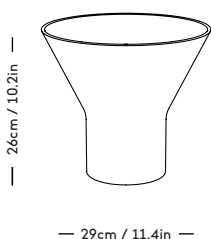

KYO Collection

Snorre Læssøe Stephensen, 1962

ITEM CODE	PRODUCT / VARIANT	MATERIAL	LEADTIME	COLLI	PRICE EX. VAT (EUR)	PRICE INCL. VAT (NOK/SEK)
30110	KYO Vase Star medium White	Glazed porcelain	In stock	4	35	490
30120	KYO Vase Star large White	Glazed porcelain	In stock	4	45	630
30111	KYO Vase Star medium Blue	Glazed porcelain	In stock	4	35	490
30121	KYO Vase Star large Blue	Glazed porcelain	In stock	4	45	630
30140	KYO Vase Medium / white	Glazed porcelain	In stock	4	90	1260
30141	KYO Vase Medium / blue	Glazed porcelain	In stock	4	90	1260
30150	KYO Vase Large / white	Glazed porcelain	In stock	4	110	1540
30151	KYO Vase Large / blue	Glazed porcelain	In stock	4	110	1540