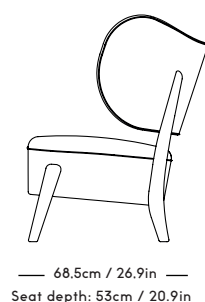

TMBO Sofa

Magnus Læssøe Stephensen, 1935

PRICE GROUP	PRODUCT / VARIANT	LEGS	LEADTIME	PRICE EX. VAT (EUR)	PRICE INCL. VAT (NOK/SEK)
1	ROMO / Linara, KVADRAT / Remix	Natural Oiled Oak Dark Oiled Oak	8–10 Weeks	2975	41650
2	KVADRAT / Hallingdal & Fiord	Natural Oiled Oak Dark Oiled Oak	8–10 Weeks	3150	44100
3	KVADRAT / Vidar	Natural Oiled Oak Dark Oiled Oak	8–10 Weeks	3350	46900
4	DAW / Mohair & Mcnutt	Natural Oiled Oak Dark Oiled Oak	8–10 Weeks	3550	49700
5	BUTE / Storr, DEDAR / Linear	Natural Oiled Oak Dark Oiled Oak	8–10 Weeks	3850	53900
6	JENNIFER SHORTO / Kongaline & Seafoam, DEDAR / Artemidor	Natural Oiled Oak Dark Oiled Oak	8–10 Weeks	4250	59500
Sheepskin	Moonlight, Sahara	Natural Oiled Oak Dark Oiled Oak	8–10 Weeks	4450	62300
COM & COL	Customers own material textile / leather	Natural Oiled Oak Dark Oiled Oak	8–10 Weeks	3150	44100
Customized legs	Walnut, Black stained oak	Natural Oiled or Varnish	8–10 Weeks	140	1960

Material: Wood frame and legs, Felt gliders, Foam (HR), Wadding (polyester) and upholstery (fabric/sheepskin).

COM/COL usage (based on fabric width of 140, and solid color/random matching): 7m / NOT DUABLE