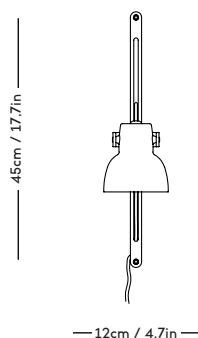

16PLUS Collection

Snorre Læssøe Stephensen, 1979

ITEM CODE	PRODUCT / VARIANT	MATERIAL	LEADTIME	COLLI	PRICE EX. VAT (EUR)	PRICE INCL. VAT (NOK/SEK)
40140	Pendant lamp	Bonechina	In stock	4	115	1610
40130	Pendant lamp w. hanger	OAK/ Bonechina	In stock	4	150	2100
40120	Wall lamp	OAK/ Bonechina	In stock	4	180	2520
40110	Wall lamp adjustable	OAK/ Bonechina	In stock	4	235	3290
40100	Table lamp	OAK/ Bonechina	In stock	4	285	3990
40200	Bulb, dimmable	OAK/ Bonechina	In stock	10	12	168