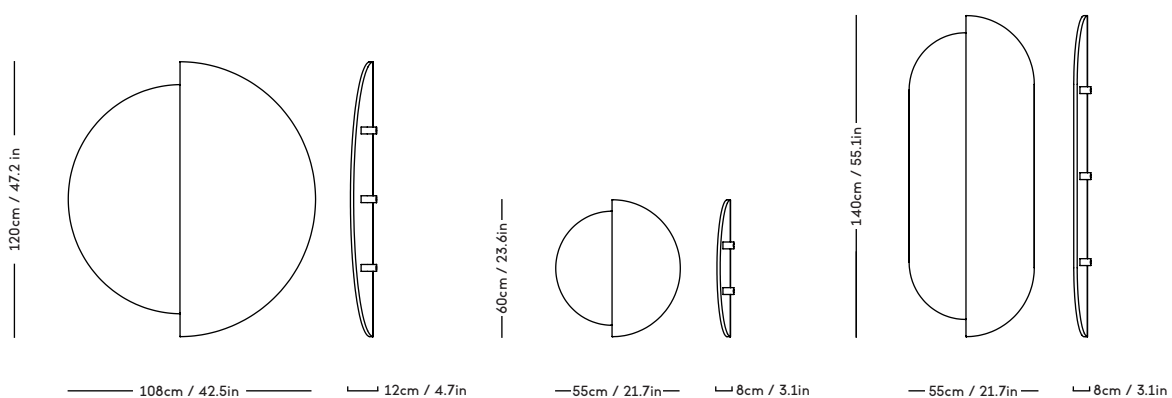

RAE Mirror

Jessica Vedel, 2017

ITEM CODE	PRODUCT / VARIANT	MATERIAL	LEADTIME	PRICE EX. VAT (EUR)	PRICE INCL. VAT (NOK/SEK)
50110	RAE mirror Ø120 (Ivory)	Painted MDF and mirror glass	In stock	1225	17150
50120	RAE mirror Ø50 (White)	Painted MDF and mirror glass	In stock	275	3850
50121	RAE mirror Ø50 (Dark red)	Painted MDF and mirror glass	In stock	275	3850
50130	RAE mirror Full body (White)	Painted MDF and mirror glass	In stock	545	7630