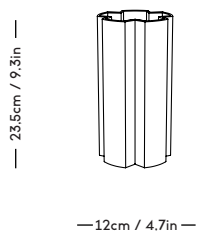

KYO Collection

Snorre Læssøe Stephensen, 1962

ITEM CODE	PRODUCT / VARIANT	MATERIAL	LEADTIME	COLLI	PRICE EX. VAT (EUR)	PRICE INCL. VAT (NOK/SEK)
30110	KYO Vase Star medium White	Glazed porcelain	In stock	4	35	490
30120	KYO Vase Star large White	Glazed porcelain	In stock	4	45	630
30111	KYO Vase Star medium Blue	Glazed porcelain	In stock	4	35	490
30121	KYO Vase Star large Blue	Glazed porcelain	In stock	4	45	630
30140	KYO Vase Medium / white	Glazed porcelain	In stock	4	90	1260
30141	KYO Vase Medium / blue	Glazed porcelain	In stock	4	90	1260
30150	KYO Vase Large / white	Glazed porcelain	In stock	4	110	1540
30151	KYO Vase Large / blue	Glazed porcelain	In stock	4	110	1540