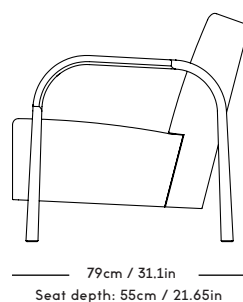

ARCH Sofa 3 Seater

Mazo x Magnus Læssøe Stephensen, 2020

PRICE GROUP	PRODUCT / VARIANT	LEGS	LEADTIME	PRICE EX. VAT (EUR)	PRICE INCL. VAT (NOK/SEK)
1	ROMO / Linara, KVADRAT / Remix	Natural Oiled Oak, Dark Oiled Oak, Black Stained Oak	8–10 Weeks	3000	42000
2	KVADRAT / Hallingdal & Fiord	Natural Oiled Oak, Dark Oiled Oak, Black Stained Oak	8–10 Weeks	3350	46900
3	KVADRAT / Vidar	Natural Oiled Oak, Dark Oiled Oak, Black Stained Oak	8–10 Weeks	3600	50400
4	DAW / Mohair & Mcnutt	Natural Oiled Oak, Dark Oiled Oak, Black Stained Oak	8–10 Weeks	4100	57400
5	BUTE / Storr, DEDAR / Linear	Natural Oiled Oak, Dark Oiled Oak, Black Stained Oak	8–10 Weeks	4650	65100
6	JENNIFER SHORTO / Kongaline & Seafoam, DEDAR / Artemidor	Natural Oiled Oak, Dark Oiled Oak, Black Stained Oak	8–10 Weeks	5000	70000
Sheepskin	Moonlight, Sahara	Natural Oiled Oak, Dark Oiled Oak, Black Stained Oak	8–10 Weeks	6500	91000
COM & COL	Customers own material textile / leather	Natural Oiled Oak, Dark Oiled Oak, Black Stained Oak	8–10 Weeks	3350	46900

Material: Wood frame and legs, Felt gliders, Foam (HR), Wadding (polyester) and upholstery (fabric/sheepskin).

COM/COL usage (based on fabric width of 140, and solid color/random matching): 8m / NOT DUABLE