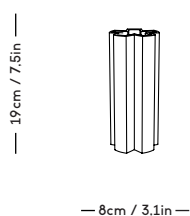

KYO Collection

Snorre Læssøe Stephensen, 1962

ITEM CODE	PRODUCT / VARIANT	MATERIAL	LEADTIME	COLLI	PRICE EX. VAT (EUR)	PRICE INCL. VAT (NOK/SEK)
30110	KYO Vase Star medium White	Glazed porcelain	In stock	4	35	490
30120	KYO Vase Star large White	Glazed porcelain	In stock	4	45	630
30111	KYO Vase Star medium Blue	Glazed porcelain	In stock	4	35	490
30121	KYO Vase Star large Blue	Glazed porcelain	In stock	4	45	630
30140	KYO Vase Medium / white	Glazed porcelain	In stock	4	90	1260
30141	KYO Vase Medium / blue	Glazed porcelain	In stock	4	90	1260
30150	KYO Vase Large / white	Glazed porcelain	In stock	4	110	1540
30151	KYO Vase Large / blue	Glazed porcelain	In stock	4	110	1540