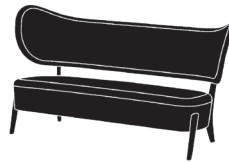

TMBO Lounge Chair & Pouff P. 7

DESIGN Magnus Læssøe Stephensen
YEAR 1935
PRICE from 2850EUR ex. VAT

TMBO Sofa P. 8

DESIGN Magnus Læssøe Stephensen
YEAR 1935
PRICE from 2975 EUR ex. VAT