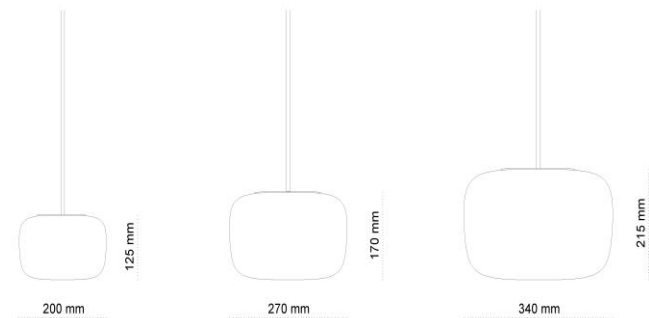

MIYABI

JANUAR 2020